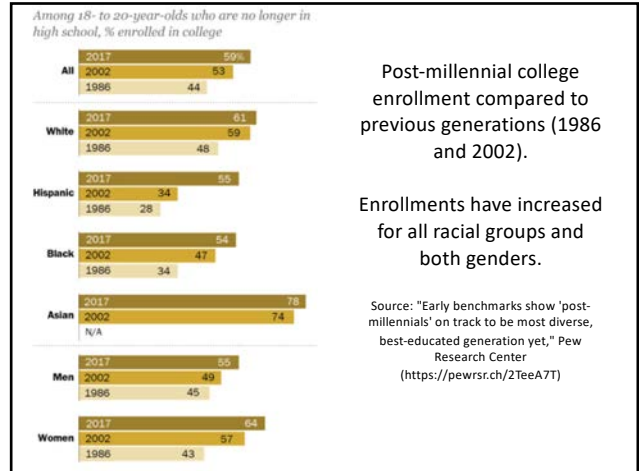

PSCI 2500 INTERNATIONAL RELATIONS
 Jim Butterfield Manuel Soque
 February 4, 2019

jimbutterfield.org/2500.html

STEM JOB FAIR
 SCIENCE, TECHNOLOGY, ENGINEERING, & MATHEMATICS
 Wednesday, February 6
 10 a.m. to 2:30 p.m.
wmich.joinhandshake.com/career_fairs/5700/student_preview

2019 CAREER FAIR
 Thursday, February 7
 10 a.m. to 2:30 p.m.
wmich.joinhandshake.com/career_fairs/5701/student_preview
 All job fairs located at the Eisenhower Center

GOVERNMENT & NONPROFIT JOB FAIR
 Friday, February 8
 1 to 4 p.m.
wmich.joinhandshake.com/career_fairs/5751/student_preview