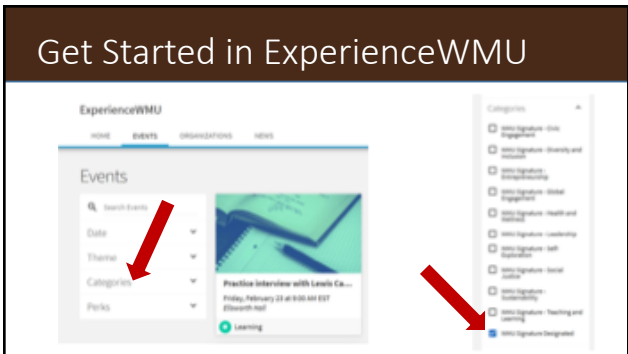

1. ### Your Next Steps
2. Undergraduate Students:
     Attend WMU Signature Designated Events
   - Graduate Students:
     Declare your Pathway
   - RSOs: Request a presentation

Questions?

wmich.edu/signature

Facebook:
WMU Signature

Twitter:
@WМУSignature

Instagram:
@WМУSignature