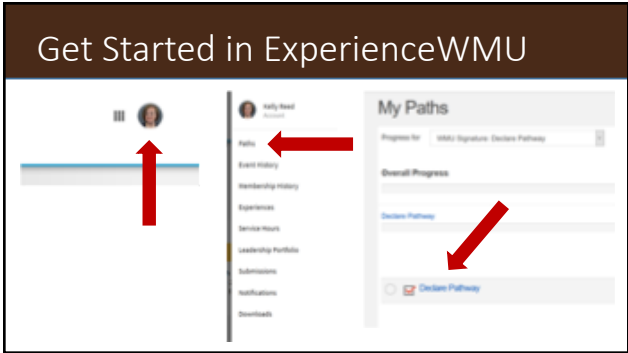

1. ### Your Next Steps
2. Undergraduate Students:
     Attend WMU Signature Designated Events
   - Graduate Students:
     Declare your Pathway
   - RSOs: Request a presentation

Questions?

wmich.edu/signature

Facebook:
WMU Signature

Twitter:
@WМУSignature

Instagram:
@WМУSignature