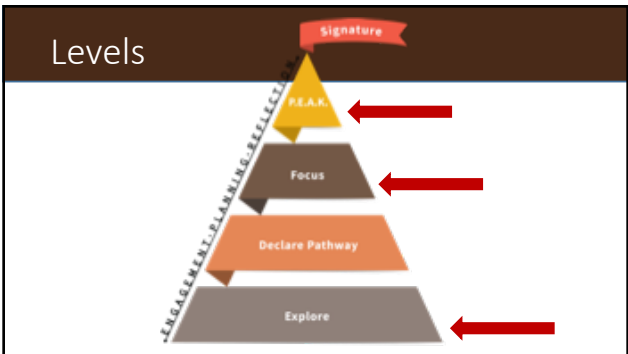

WMU Signature

WMU Signature is a student engagement program where students reflect on select out-of-class learning experiences, in order to explore and identify a passion that will be included on their diploma.

Highlights

All active students are already in WMU Signature!

Pathways

Students are encouraged to select a Pathway that focuses on a passion, talent, or interest not already covered by their academic courses.